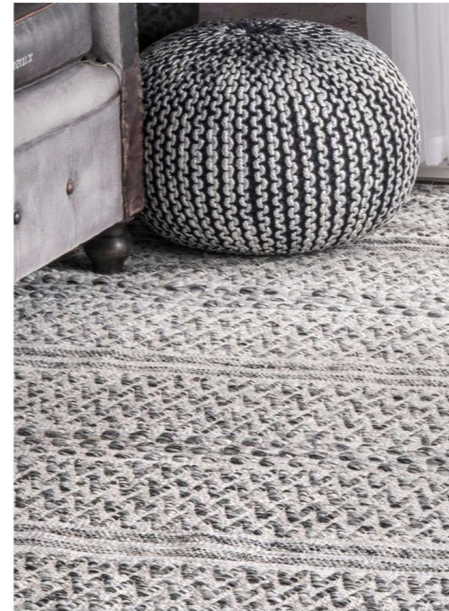

Jessica's Dining Space

Inspiration

Option 1

Option 2

Shopping List: Option 1

Image	Source	Notes	Quantity	Price
	https://www.allmodern.com/furniture/pdp/wade-logan-lemoyne-side-chair-wdln2378.html	White	2 sets of 2	\$132.99
	https://www.etsy.com/listing/575012508/faux-fake-flat-roman-shade-valance?ga_order=most_relevant&ga_search_type=all&ga_view_type=gallery&ga_search_query=Faux%20(fake)%20Flat%20Roman%20Shade%20Valance-%20Premier%20Prints%20Jing%20Regal%20Blue%20and%20White..%20Other%20colors%20available.&ref=sr_gallery-1-1	ml 25"-50"W x 20-40"L	1	\$79
	https://www.rugsusa.com/rugsusa/rugs/rugs-usa-solid-braided-indooroutdoor/Salt-and-Pepper/200HJFV01A-P.html	Salt and Pepper 5x8 *Double check measurements	1	\$94 ON SALE
	https://www.crateandbarrel.com/artificial-succulents-in-a-pot/s479888	This is a print only. I recommend getting printed at a local print shop or online. print to a 8x10 size	1	\$49.95

Shopping List: Option 1

Image	Source	Notes	Quantity	Price
	https://www.westelm.com/products/faceted-finials-set-of-2-gunmetal-t4020/?pkey=cwindow-hardware&isx=0.0.1221	Gun metal	1 set of 2	\$19.99 ON SALE
	https://www.westelm.com/products/oversized-adjustable-metal-rod-gunmetal-t1751/?pkey=cwindow-hardware&isx=0.0.1507	24"-48" *Double check measurements	1	\$69.95
	https://www.amazon.com/gp/product/B01N6ZYRD2/ref=as_li_tl?ie=UTF8&camp=1789&creative=9325&creativeASIN=B01N6ZYRD2&linkCode=as2&tag=tsd0854-20&linkId=1cde4b5c1c453215f27b995e69869e88		2	\$40.10